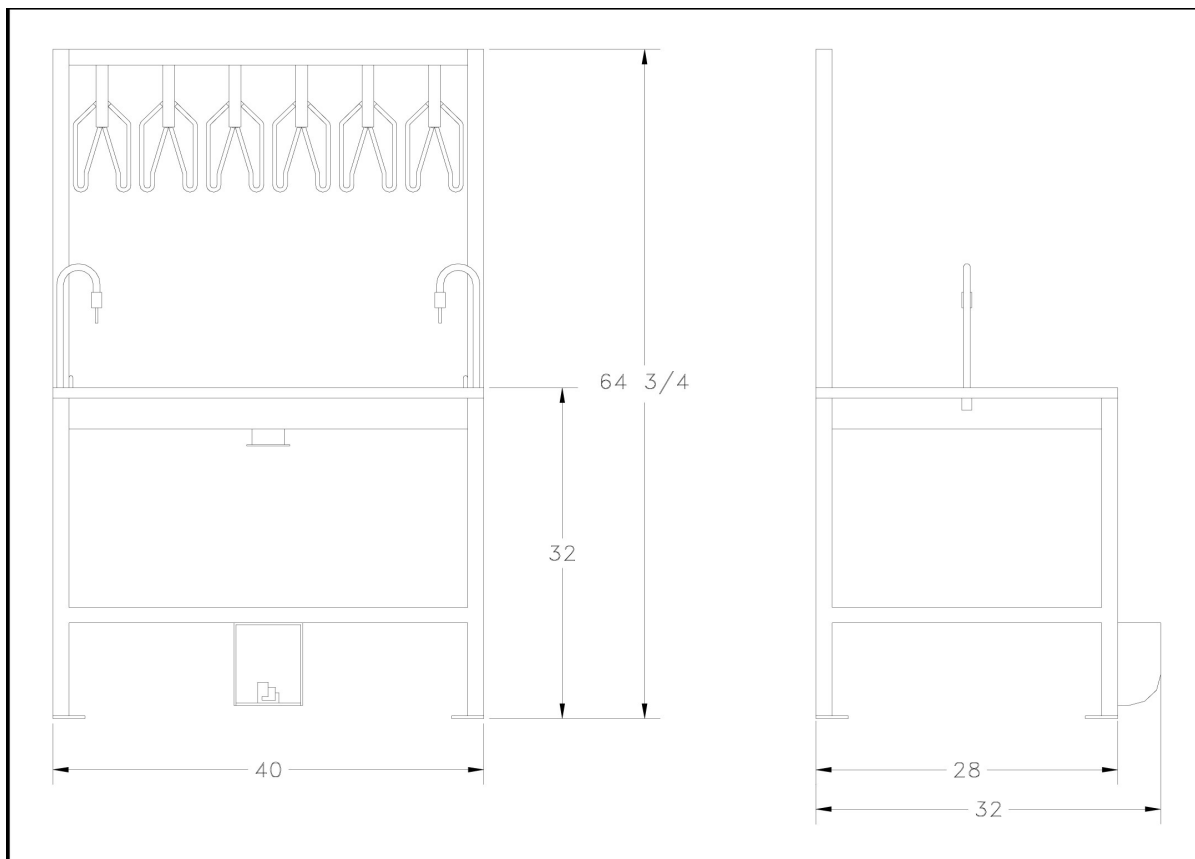

Berry Plumbing & Equipment

29

WATER:	3/8" CONNECTION- 40 PSI
HEIGHT:	APPROX 65" ADJUSTABLE
WIDTH:	APPROX 40"
OAL LENGTH:	APPROX 32"

CONSTRUCTION:

The Berry Plumbing and Equipment Rework & Wash Station Model B-RWS-2436 is constructed Entirely of stainless steel for durability and easy Clean-up

OPTIONS:

The B-RWS-2436 can be equipped with overhead waterproof lights, scissor and knife holder, or a clipboard holder.

Berry Plumbing & Equipment

6736 Cleveland Highway, Clermont Georgia 30527
Email: tberry@berryequipment.net
Phone: 770-983-3929 Toll Free Fax: 1-866-808-9957